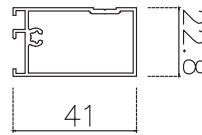

[ポストB] 928-H

[ポスト羽根] 929-H

[上吊りレール] 930-H

[縦枠] 931-H

[目隠し材A] 932-H

[目隠し材B] 933-H

[下枠] 934-H

[調整材A] 935-H

[調整材B] 936-H

[縦材] 407-H

[横材] 408-H

[コーナーA] 416A-H

[押えビート] 134-H

[玄関網戸用モヘア]

※全サイズ: ブラック色