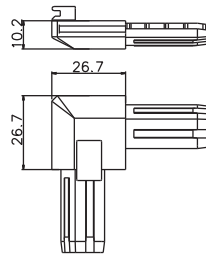

[ポストB] 928-H

[ポスト羽根] 929-H

[上吊りレール] 930-H

[縦枠] 931-H

[目隠し材A] 932-H

[目隠し材B] 933-H

[下枠] 934-H

[調整材A] 935-H

[調整材B] 936-H

[縦材] 407-H

[横材] 408-H

[コーナーA] 416A-H

[押えビート] 134-H

[玄関網戸用モヘア]

※全サイズ: ブラック色