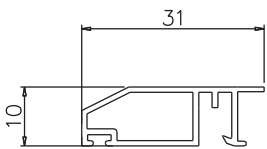

[ポストB] 928-H

[ポスト羽根] 929-H

[上吊りレール] 930-H

[縦枠] 931-H

[目隠し材A] 932-H

[目隠し材B] 933-H

[下枠] 934-H

[調整材A] 935-H

[調整材B] 936-H

[縦材] 407-H

[横材] 408-H

[コーナーA] 416A-H

[押えビート] 134-H

[玄関網戸用モヘア]

※全サイズ: ブラック色