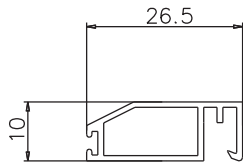

[ポストB] 928-H

[ポスト羽根] 929-H

[上吊りレール] 930-H

[縦枠] 931-H

[目隠し材A] 932-H

[目隠し材B] 933-H

[下枠] 934-H

[調整材A] 935-H

[調整材B] 936-H

[縦材] 407-H

[横材] 408-H

[コーナーA] 416A-H

[押えビート] 134-H

[玄関網戸用モヘア]

※全サイズ: ブラック色