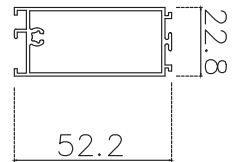

[ポストB] 928-H

[ポスト羽根] 929-H

[上吊りレール] 930-H

[縦枠] 931-H

[目隠し材A] 932-H

[目隠し材B] 933-H

[下枠] 934-H

[調整材A] 935-H

[調整材B] 936-H

[縦材] 407-H

[横材] 408-H

[コーナーA] 416A-H

[押えビート] 134-H

[玄関網戸用モヘア]

※全サイズ: ブラック色